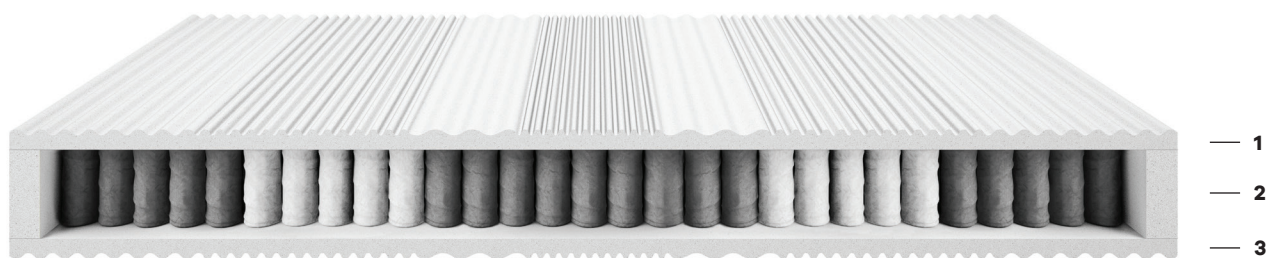

STRUTTURA

1-3) Aquacell: strato di comfort in Aquacell alta portanza, profilo "massage" 5 zone.

2) Struttura X-Pocket 800: 800 molle insacchettate, nella versione matrimoniale, a movimento indipendente, con 5 zone di portanza differenziata per le varie parti del corpo. Carenatura perimetrale anti-affossamento "Elast Box System".

PORTANZA B Media-Alta

Ideale per persone di peso fino 80 kg
Altezza totale del materasso: h cm 22/23 ca.

COVER

VERSIONI DISPONIBILI:

Clima Fix: con imbottitura anallergica, antiacaro, antipolvere in fibra "Clima 4 Stagioni", climatizzata per ogni stagione (sui due lati), non sfoderabile (fisso).

Tessuto Silver+: tessuto elasticizzato "Silver+", igienizzato con trattamento a base d'argento Silver+, antiacaro, anallergico, antistatico.

Fascia Air: tessuto reticolare traspirante 3D, con robusta maniglia continua.

STRUCTURE

1-3) Aquacell: comfort layer in Aquacell, high firmness rating, with 5-zone "massage" profile.

2) X-Pocket 800 structure: 800 pocket springs, in the double mattress, with independent movement, and 5 different firmness zones for the various parts of the body. "Elast Box System" outer, anti-sag frame.

FIRMNESS RATING B Medium-High

Ideal for people weighing up to 80 kg
Total mattress height: h approx. 22/23 cm

COVER

AVAILABLE VERSIONS:

Clima Fix: with anti-allergy, mite-proof and anti-dust filling in "Clima 4 Seasons" fibre, climate-controlled for each season (on both sides).

Silver+ fabric: elasticated "Silver+" fabric, sanitised with a Silver+ silver based treatment, mite-proof, anti-allergy, anti-static.

Air side band: 3D breathable mesh fabric, with a sturdy all-round handle.